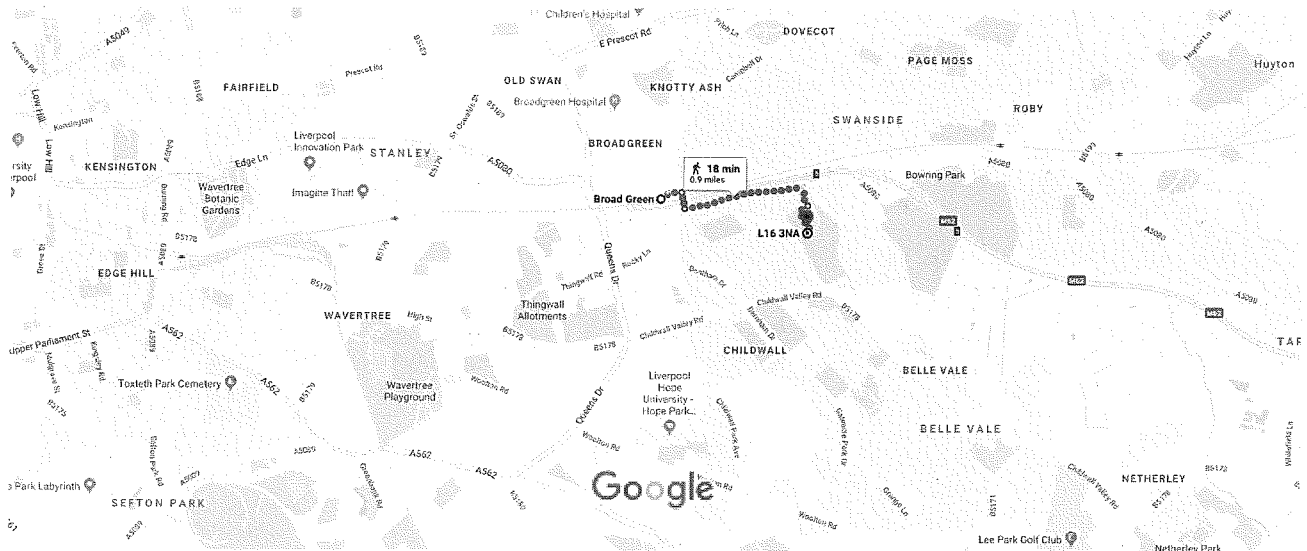

Broad Green, Liverpool L14 3NG to L16 3NA, Liverpool

Walk 0.9 mile, 18 min

Exit station on flyover side and turn left. Cross the road at traffic lights (corner of Turnpike Tavern pub). Turn left down Bowring Park Rd (motorway on left). Continue 5-10mins to Court Hey Park on right.

Map data ©2018 Google 500 m

Broad Green

⚠ Use caution—walking directions may not always reflect real-world conditions

Liverpool L14 3NG

- ↑ 1. Walk north on Old Thomas Ln 98 ft
- ↪ 2. Turn right to stay on Old Thomas Ln 344 ft
- ↪ 3. Turn right onto Thomas Ln 394 ft
- ↩ 4. Turn left onto Bowring Park Rd/A5080
 ⓘ Continue to follow A5080 0.6 mi
- ↪ 5. Turn right 479 ft
- ↪ 6. Turn right
 ⓘ Destination will be on the right 0.1 mi

L16 3NA

Liverpool